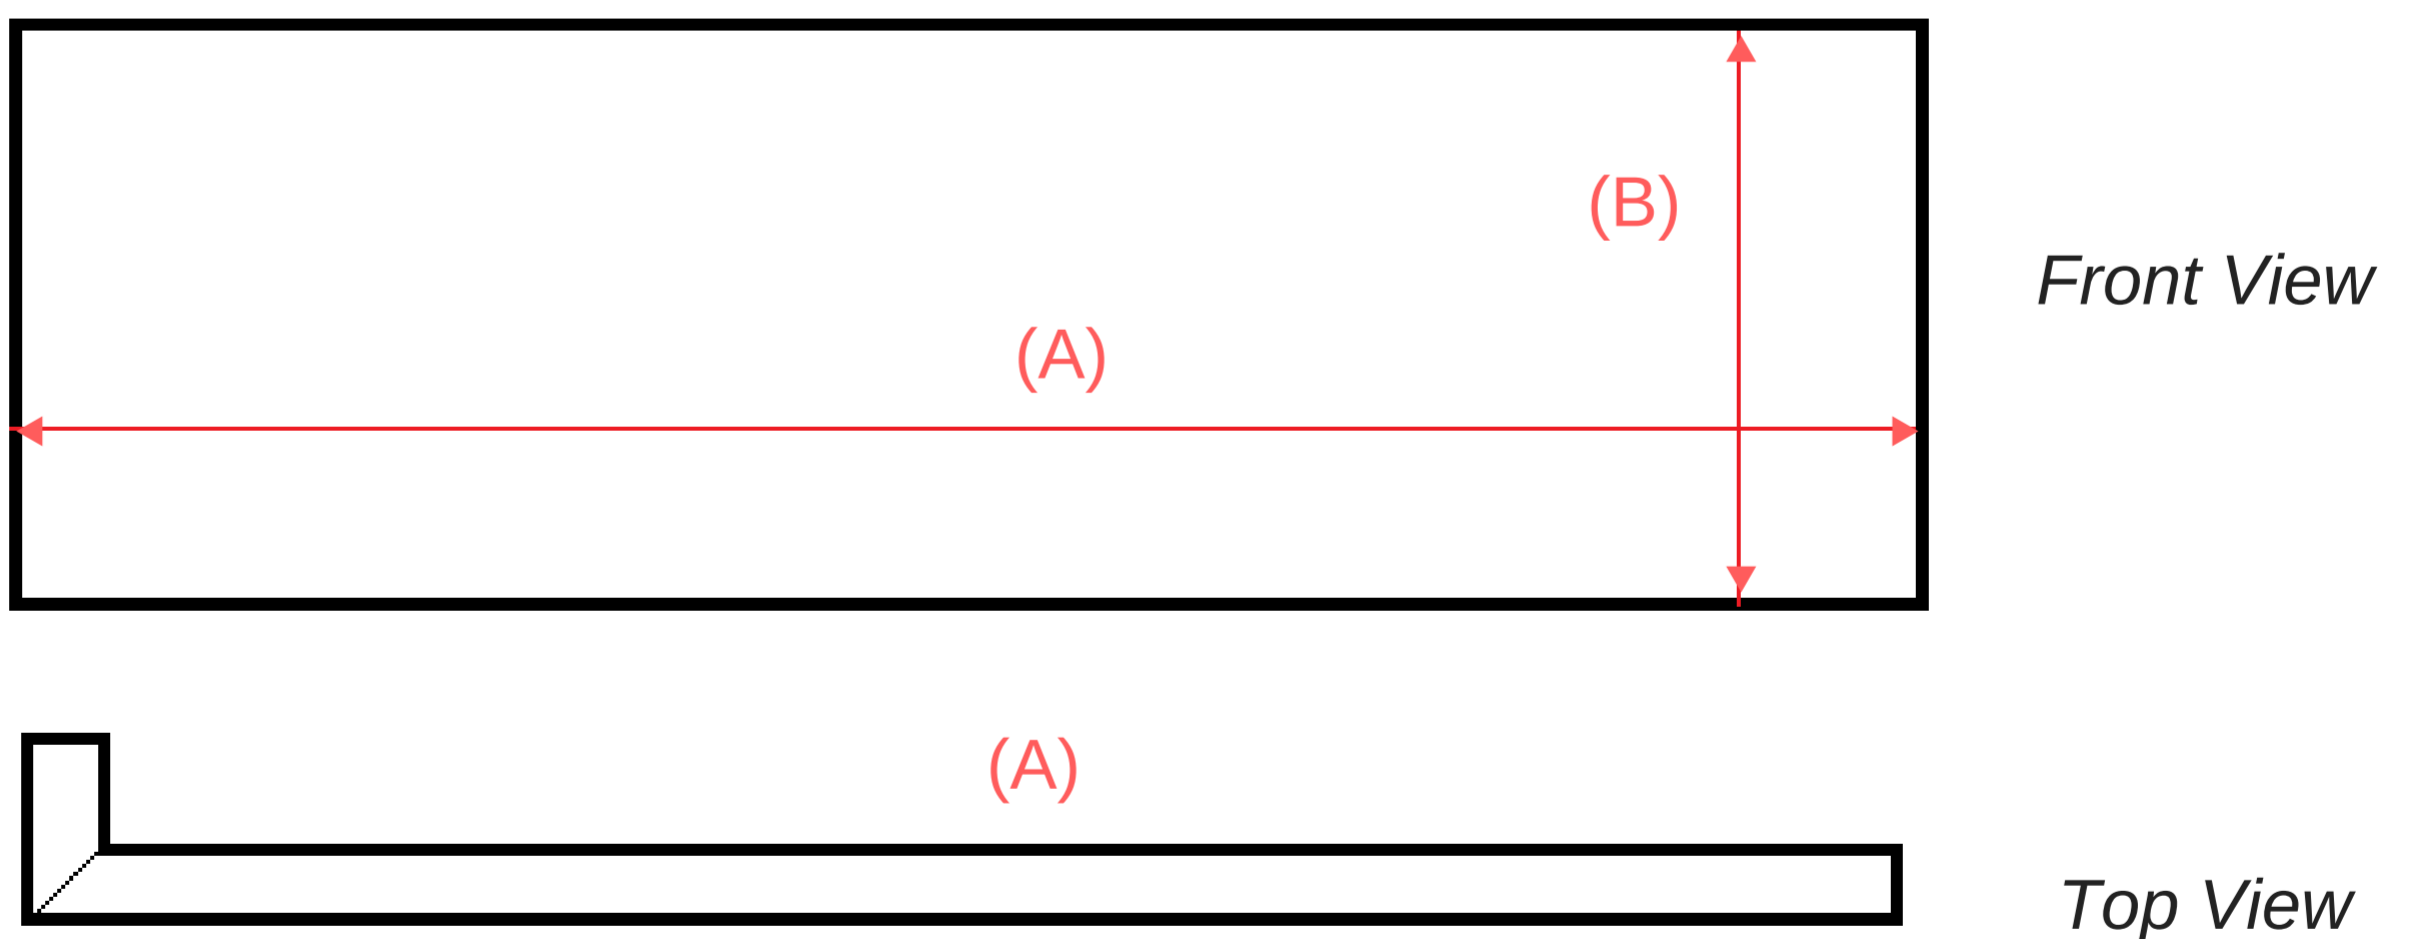

Riser Specifications

Wall to Wall Riser

Open Left Riser - With Return and Horn

Measurements Required in Red (In Inches)
(A) - Inside Length (B) - Inside Depth

Riser Specifications

Open Right Riser - With Return and Horn

Front View

Top View

Both Open Riser - With Horns

Front View

Top View

Measurements Required in Red (In Inches)
(A) - Width (B) - Height