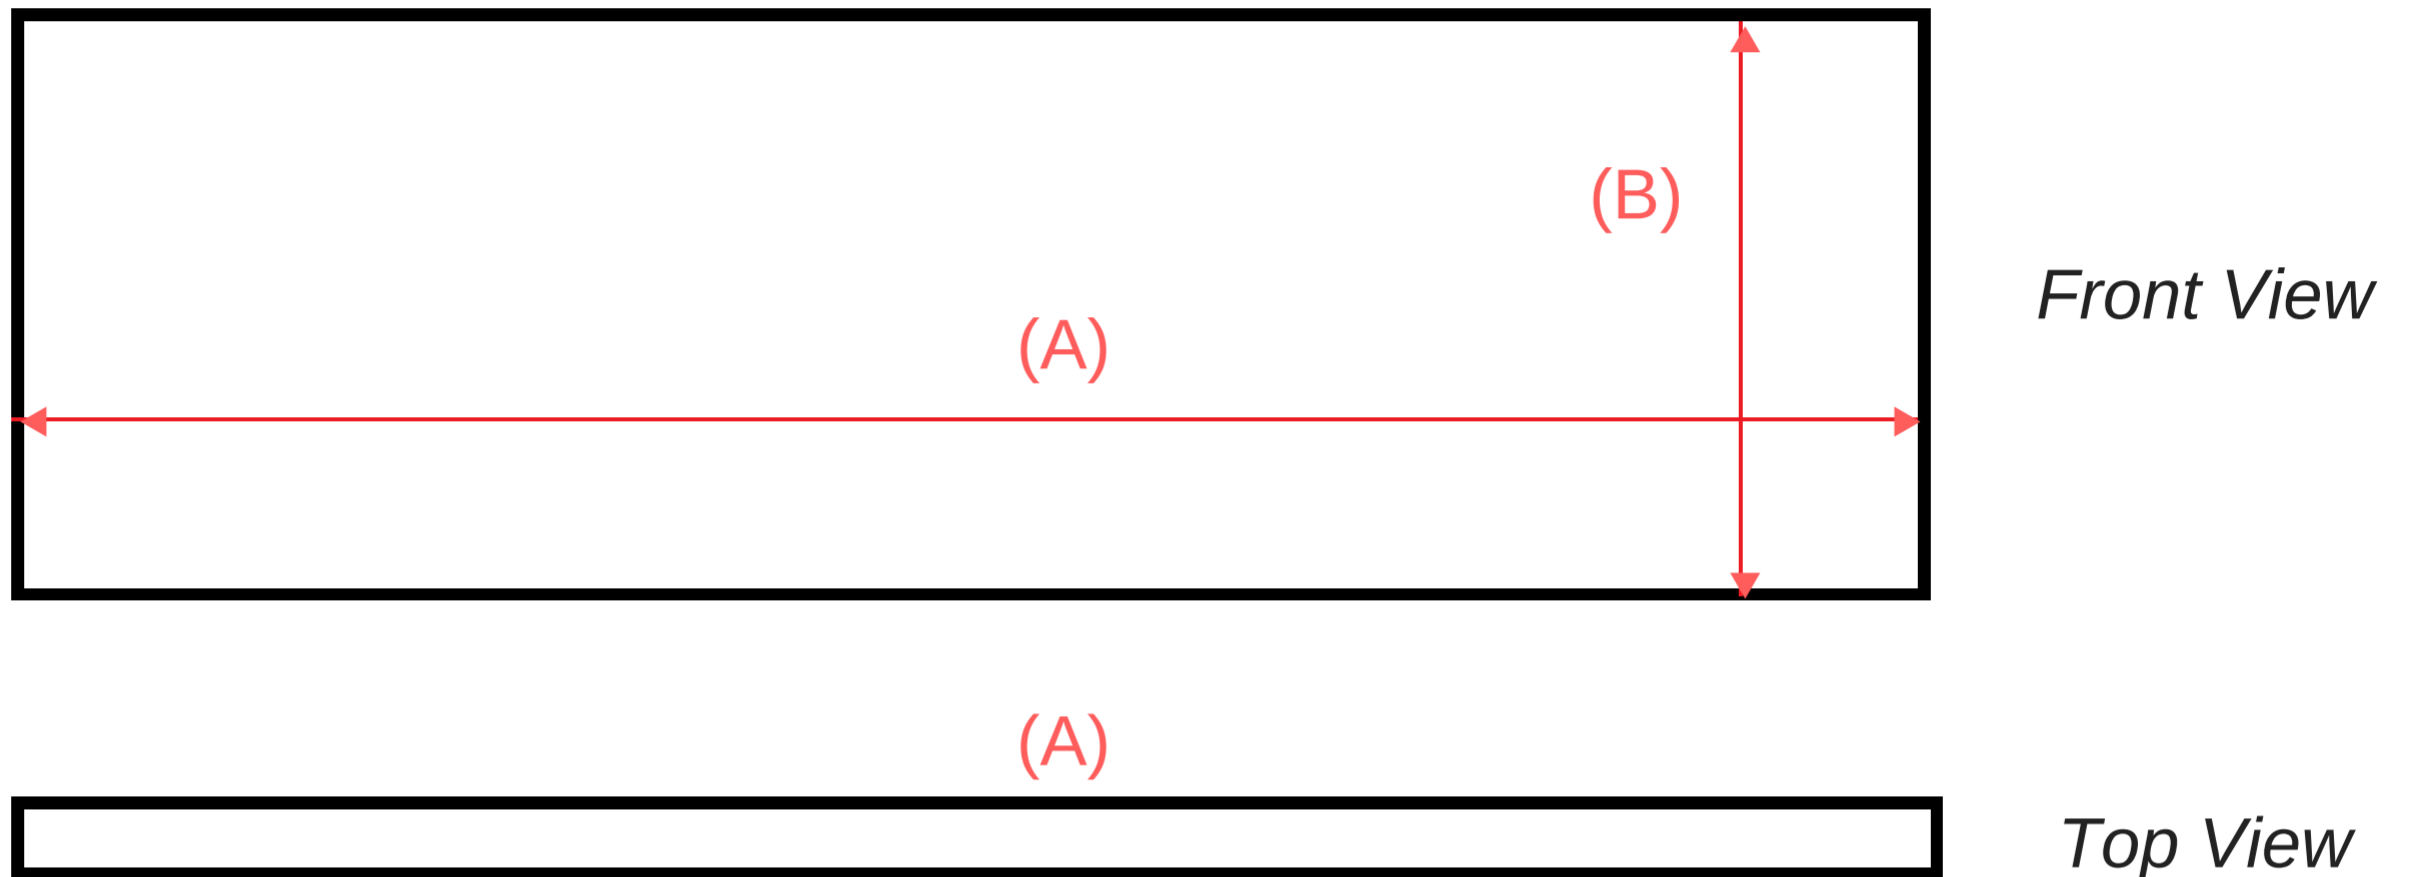

Riser Specifications

Wall to Wall Riser

Open Left Riser - With Return and Horn

Measurements Required in Red (In Inches)
(A) - Inside Length (B) - Inside Depth

Riser Specifications

Open Right Riser - With Return and Horn

Front View

Top View

Both Open Riser - With Horns

Front View

Top View

Measurements Required in Red (In Inches)
(A) - Width (B) - Height